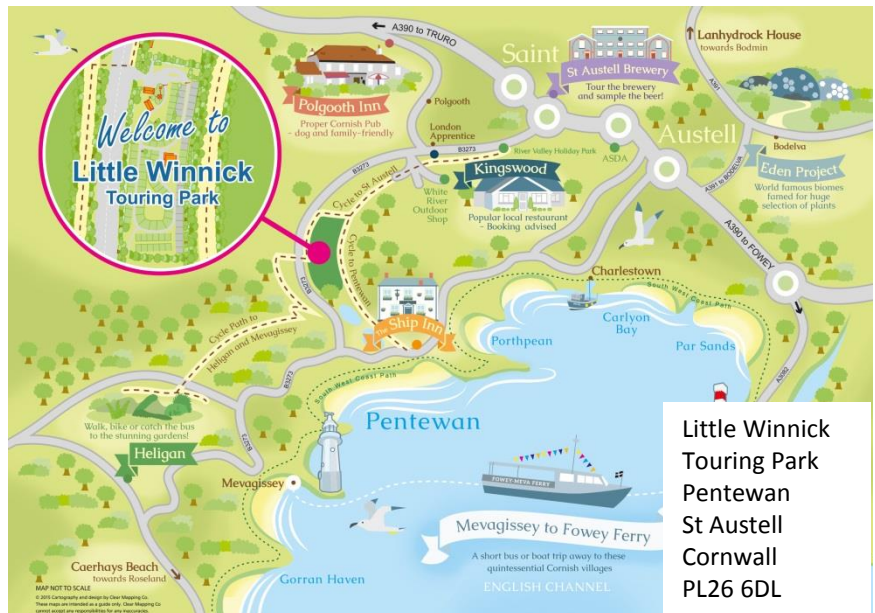

CORNWALL THS 2017

Chesterfield D.A.

Join us for our Summer Holiday Rally at Little Winnick Touring Park, Cornwall
Sat 29th July – Sat 12th Aug 2017
For upto 40 units (28 with electric hook-up)
1 week costs £150.00
2 weeks cost £280.00
(£30 deposit needed with booking form, fully paid by 1st July)
For 2 adults and up to 6 children per pitch
Electric is £3 per night extra, extra adults also £2 per night extra

Find us or further details on our website or Facebook ChesterfieldDA

Little Winnick Touring Park
Pentewan
St Austell
Cornwall
PL26 6DL

Facilities

Little Winnick is a traditional touring park welcoming caravans, tents and motorhomes. Boasting new amenities at the heart of the park, which include a family bathroom, disabled shower, toilets, showers, a large undercover dishwashing area and a laundry you will not be disappointed at the high standards the family pride themselves on. In 2015 the facilities won Gold in 'Loo of the Year'. The shop will provide all the essentials including papers, bread, coffee and those extra special treats like marshmallows for toasting or fresh strawberries straight from the field.

Families are warmly welcomed to Little Winnick, with Richard and Heidi nurturing a young family themselves you will find the little touches taken care of with a toy basket for you to borrow from and a full size bath for those all-important bedtime traditions of bath and cuddles. Whilst staying you can also enjoy the children's play area, wild flower meadow and borrow sports equipment and books from the reception.